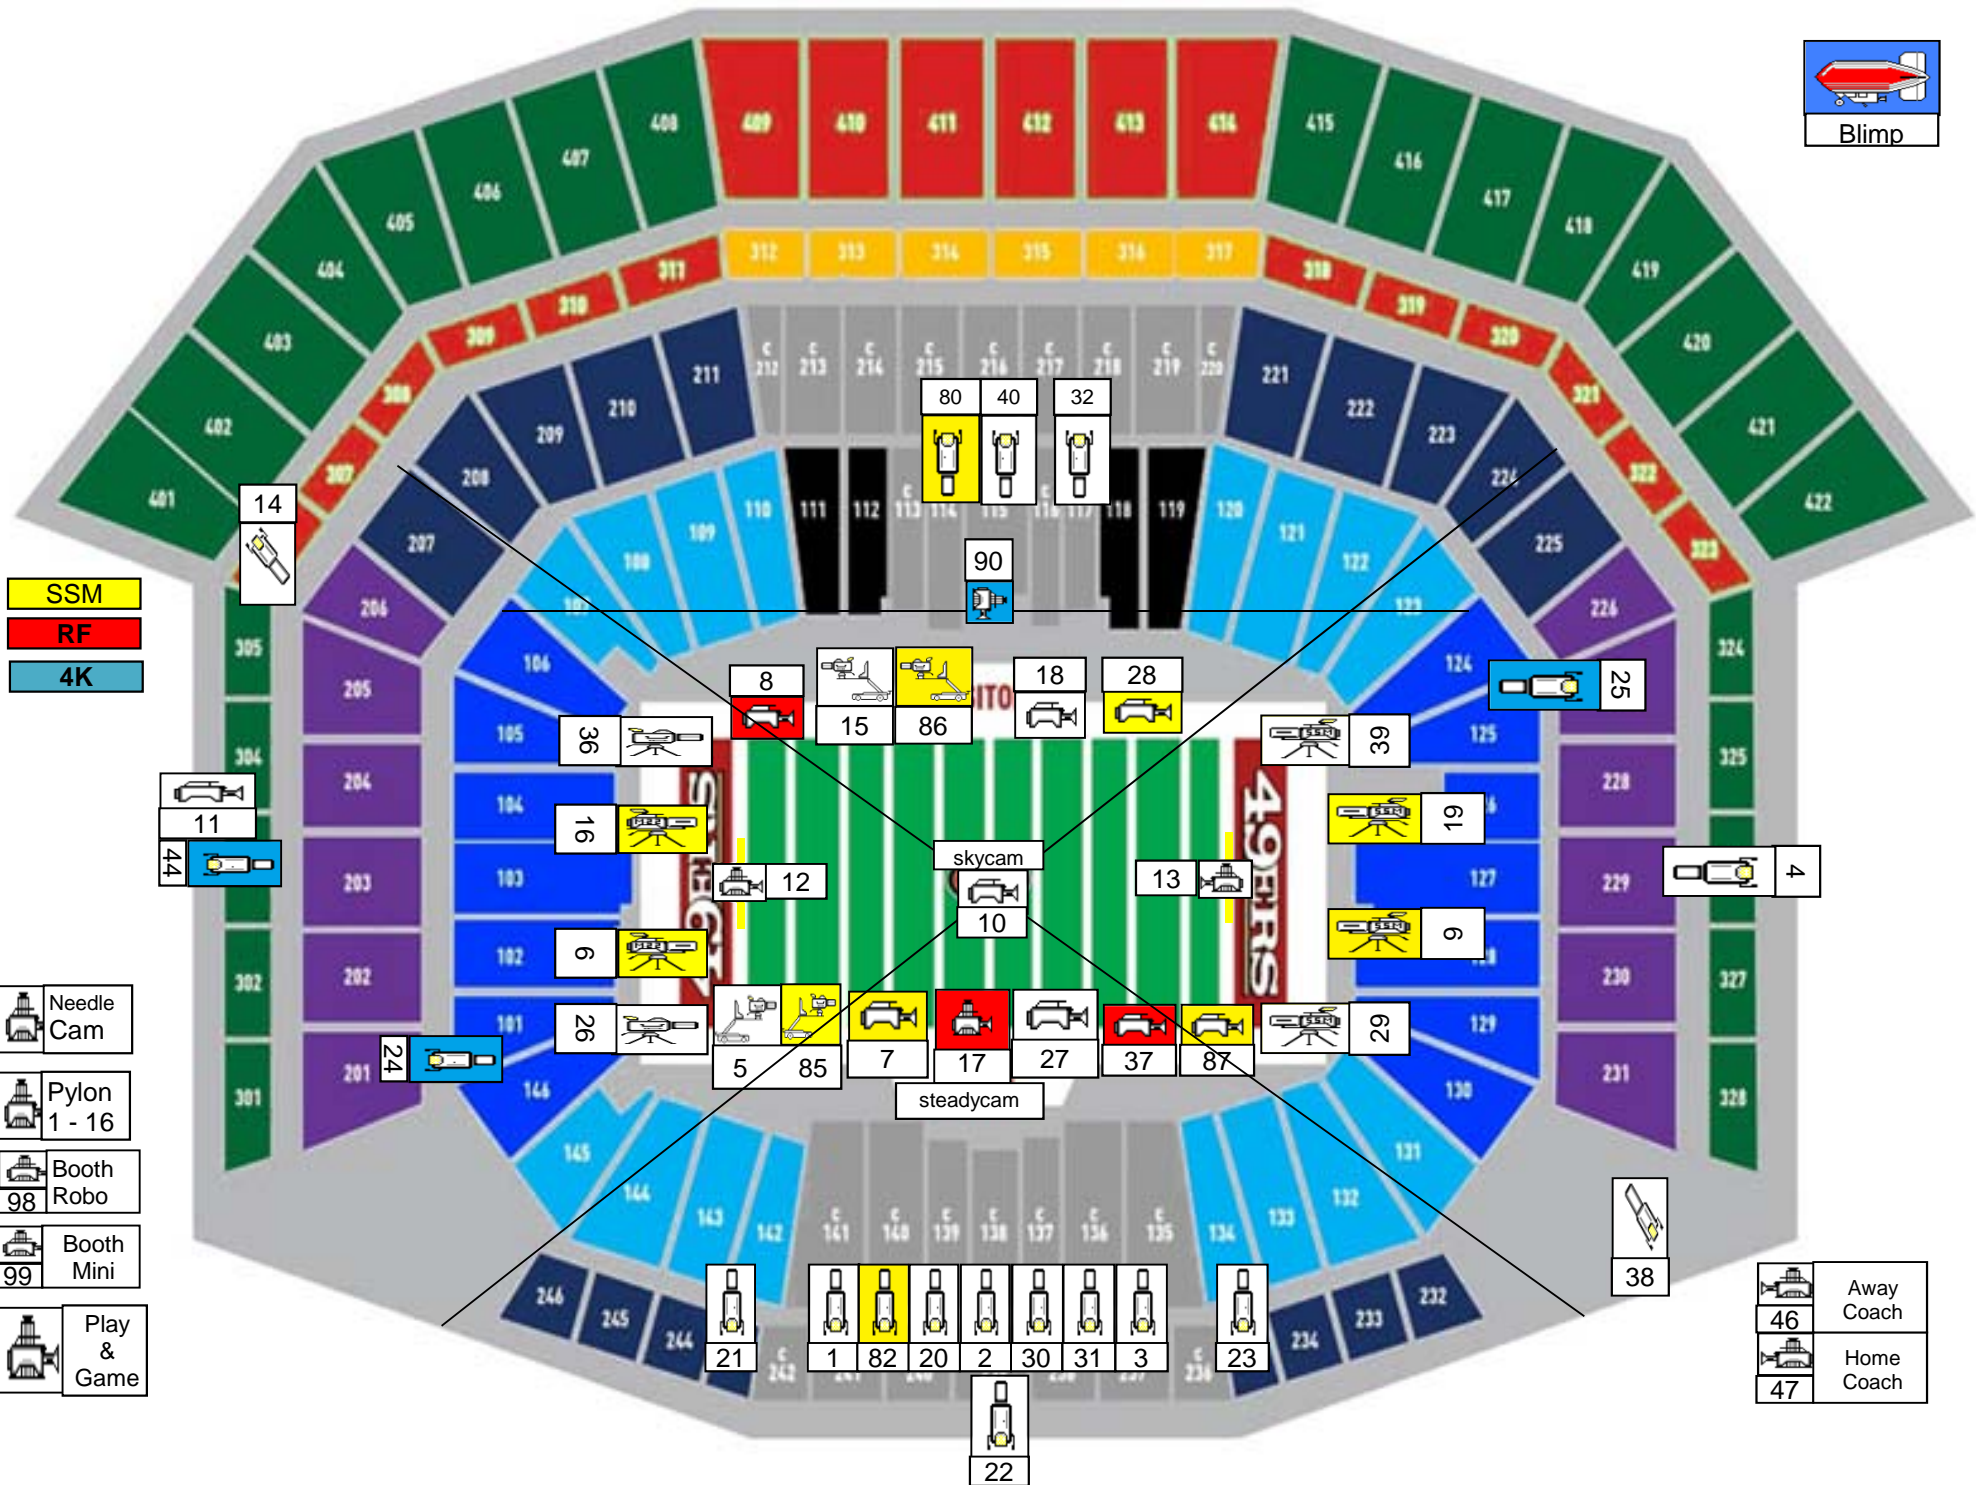

Blimp

- SSM
- RF
- 4K

- Needle Cam
- Pylon 1 - 16
- Booth Robo 98
- Booth Mini 99
- Play & Game

- Away Coach 46
- Home Coach 47